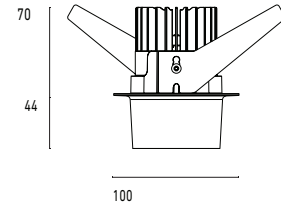

101 10 000318.011

Model

Name	Mono 100 Type 3 Recessed Downlighter
Finish	Structured White
Area	Indoor

System

Power (Luminaire)	24W
Power (System)	27W
Voltage	240V-AC
Optics	Rotationally Symmetrical Direct 15°
Colour Temperature	2700°K
Luminous Flux	1763lm
TM30	Rf95 Rg103
CRI	Ra97
Lumen Maintenance	L90 B10 50000hrs
Chromacity	<3 McAdam Step Ellipse
Articulation	Fixed
Cut-Out	
Ingress Protection	IP44
Control Device	Remote Fixed Output (Included)
Class	III